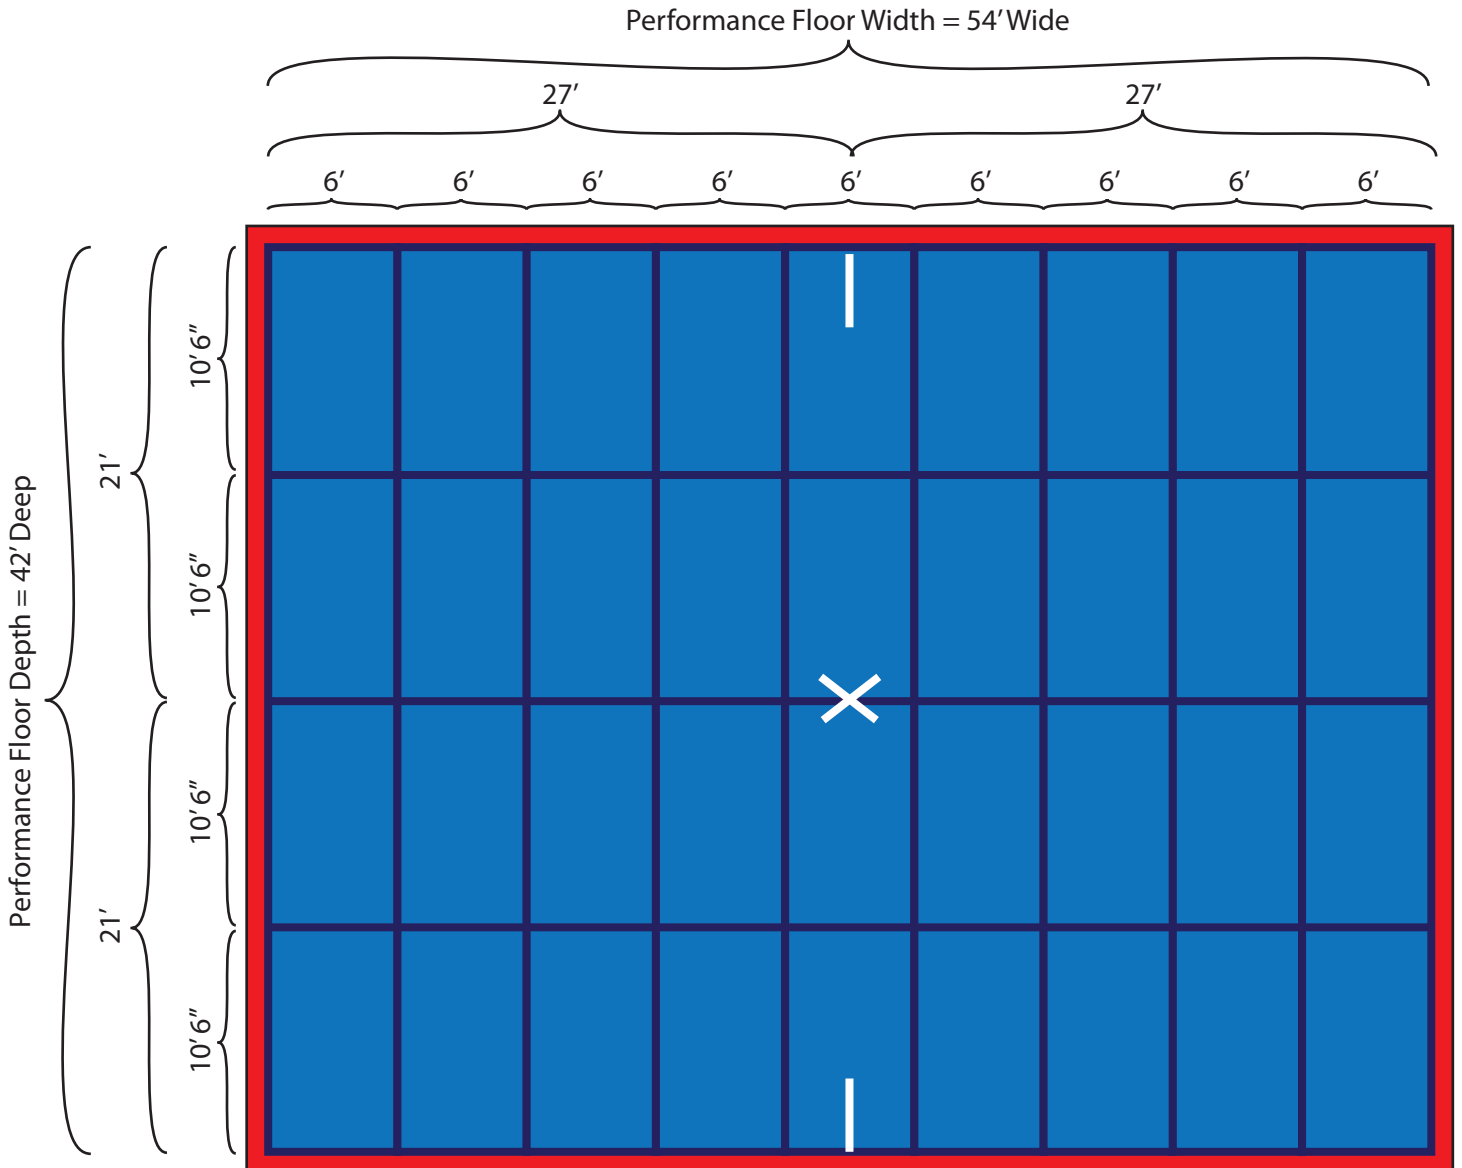

The American Championships Cheer Performance Floor Markings

The red border extends one foot off each edge of the performance floor